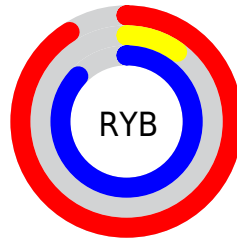

- Red (91%)
- Yellow (10%)
- Blue (87%)