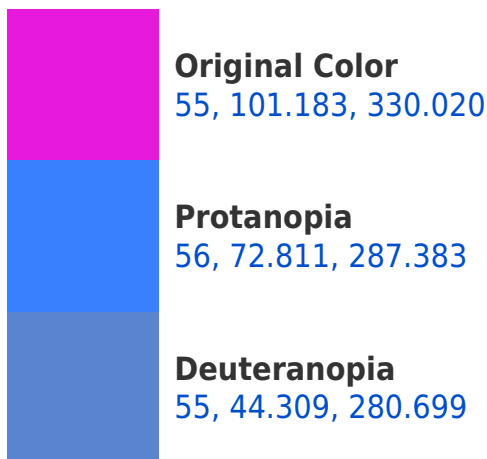

## Background

This preview shows how black text looks on a background with the CIELCh color 55, 101.183, 330.020.

This preview shows how white text looks on a background with the CIELCh color 55, 101.183,

## Dichromacy

**Tritanopia**  
55, 55.902, 24.053

# Trichromacy

**Original Color**  
55, 101.183, 330.020

**Protanomaly**  
49, 87.801, 304.182

**Deuteranomaly**  
50, 70.679, 309.237

**Tritanomaly**  
54, 66.438, 354.450

# Monochromacy

**Original Color**  
55, 101.183, 330.020

**Achromatopsia**  
46, 0.006, 296.813

**Achromatomaly**  
45, 48.615, 328.113