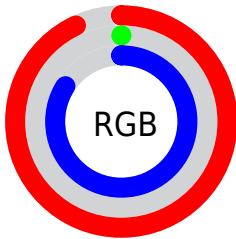

Distribution

- Red (93%)
- Green (0%)
- Blue (84%)