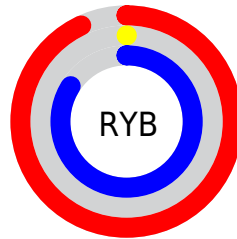

- Red (93%)
- Yellow (0%)
- Blue (84%)