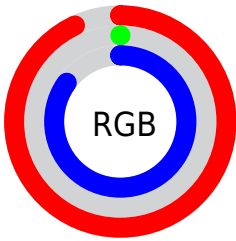

Distribution

- Red (93%)
- Green (0%)
- Blue (85%)