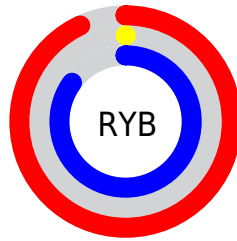

- Red (93%)
- Yellow (0%)
- Blue (85%)