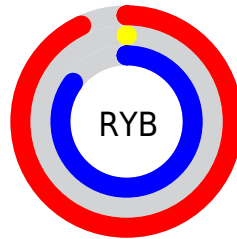

- Red (93%)
- Yellow (0%)
- Blue (85%)