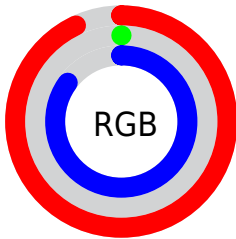

Distribution

- Red (93%)
- Green (0%)
- Blue (85%)