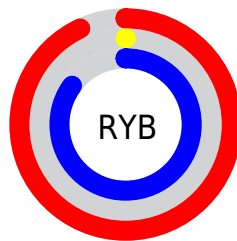

- Red (93%)
- Yellow (0%)
- Blue (85%)