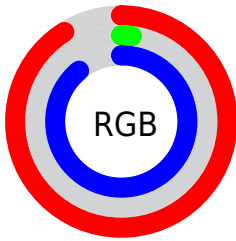

Distribution

- Red (91%)
- Green (2%)
- Blue (89%)