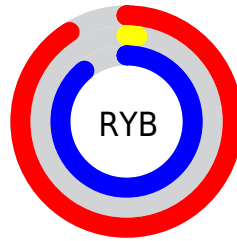

- Red (91%)
- Yellow (2%)
- Blue (89%)