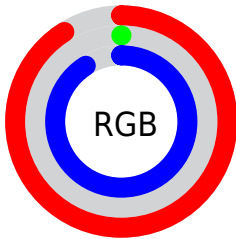

Distribution

Red (91%)

Green (0%)

Blue (91%)