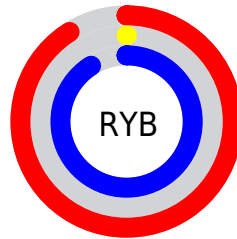

# Details

The CIELCh color **55, 107.593, 328.233** is a light color, and the websafe version is hex **FF33FF**. The color can be described as light washed magenta. A complement of this color would be **81, 111.457, 136.016**, and the grayscale version is **40, 0.006, 296.813**.

A 20% lighter version of the original color is **68, 91.340, 327.496**, and **41, 87.228, 327.335** is the 20% darker color. If you saturate the color by 10%, you get **55, 107.538, 328.231**, and if you desaturate by 10%, it is **56, 105.410, 328.164**.

# Distribution

Red (91%)

Green (0%)

Blue (91%)

Red (91%)

Yellow (0%)

Blue (91%)

Cyan (0%)