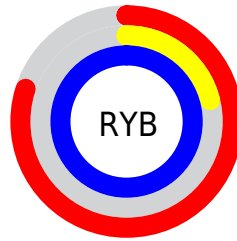

- Red (80%)
- Yellow (21%)
- Blue (100%)