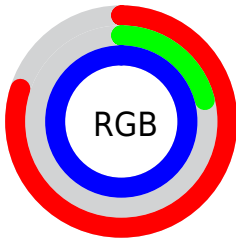

Distribution

- Red (80%)
- Green (21%)
- Blue (100%)