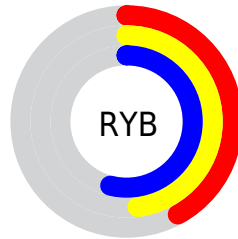

- Red (42%)
- Yellow (48%)
- Blue (54%)