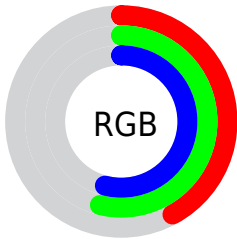

Distribution

- Red (42%)
- Green (54%)
- Blue (54%)