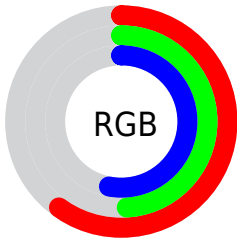

Distribution

- Red (60%)
- Green (49%)
- Blue (53%)