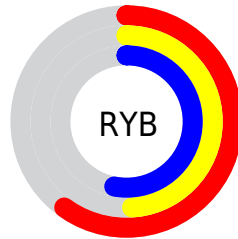

- Red (60%)
- Yellow (49%)
- Blue (53%)