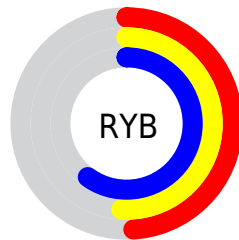

A 20% lighter version of the original color is  $75, 12.554, 281.740$ , and  $35, 12.625, 281.780$  is the 20% darker color. If you saturate the color by 10%, you get  $50, 20.044, 283.403$ , and if you desaturate by 10%, it is  $60, 5.717, 280.520$ .

# Distribution

Red (49%)

Green (51%)

Blue (60%)

Red (49%)

Yellow (51%)

Blue (60%)

Cyan (18%)