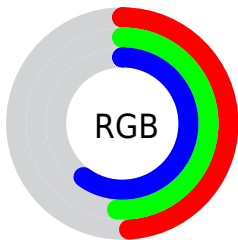

Distribution

Red (49%)

Green (51%)

Blue (60%)