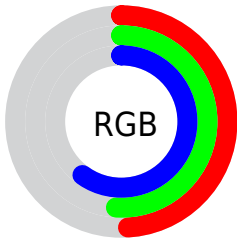

Distribution

- Red (49%)
- Green (51%)
- Blue (60%)