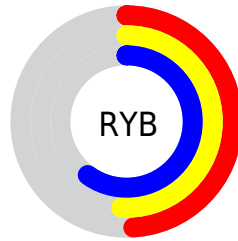

- Red (49%)
- Yellow (51%)
- Blue (60%)