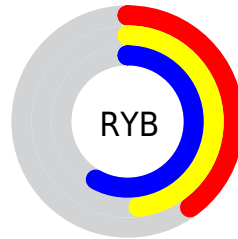

## Conversions Part 2

<b>Format</b>	<b>Color</b>
<a href="#">RYB</a>	<a href="#">103, 122, 147</a>
Decimal	<a href="#">6785427</a>
CIELab	<a href="#">55.00, -9.39, -9.21</a>
CIElCh	<a href="#">55, 13.154, 224.448</a>
Yxy	<a href="#">22.9298, 0.2689, 0.3106</a>
Android (android.graphics.Color)	<a href="#">4284975507 (0xFF678993)</a>
YUV	<a href="#">127.9740, 9.3798, -21.9022</a>
Hunter-Lab	<a href="#">47.8851, -9.8090, -4.9101</a>

# Details

The CIELCh color `55, 13.154, 224.448` is a dark color, and the websafe version is hex `669999`. A complement of this color would be `51, 15.996, 42.003`, and the grayscale version is `54, 0.007, 296.813`.

A 20% lighter version of the original color is `75, 13.205, 225.494`, and `35, 12.999, 223.825` is the 20% darker color. If you saturate the color by 10%, you get `53, 16.912, 225.450`, and if you desaturate by 10%, it is `57, 9.033, 223.695`.

# Distribution

Red (40%)

Green (54%)

Blue (58%)

Red (40%)

Yellow (48%)

Blue (58%)

Cyan (30%)