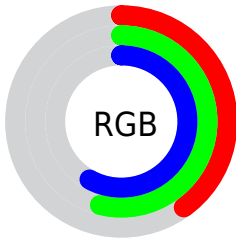

Distribution

Red (40%)

Green (54%)

Blue (58%)