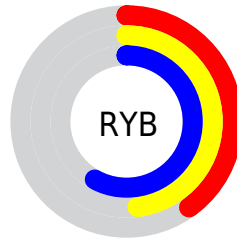

A 20% lighter version of the original color is `75, 13.491, 224.862`, and `35, 13.271, 223.227` is the 20% darker color. If you saturate the color by 10%, you get `53, 17.178, 224.811`, and if you desaturate by 10%, it is `57, 9.336, 223.087`.

# Distribution

Red (40%)

Green (54%)

Blue (58%)

Red (40%)

Yellow (48%)

Blue (58%)

Cyan (31%)