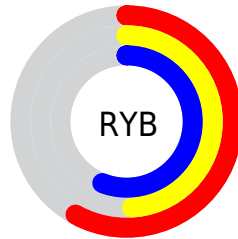

Details

The CIELCh color $55, 13.715, 332.090$ is a dark color, and the websafe version is hex 999999 . A complement of this color would be $59, 13.659, 150.122$, and the grayscale version is $56, 0.007, 296.813$.

A 20% lighter version of the original color is $75, 13.573, 331.542$, and $35, 13.790, 331.450$ is the 20% darker color. If you saturate the color by 10%, you get $51, 22.596, 332.751$, and if you desaturate by 10%, it is $59, 4.860, 331.430$.

Distribution

Red (58%)

Green (49%)

Blue (56%)

Red (58%)

Yellow (49%)

Blue (56%)

Cyan (0%)