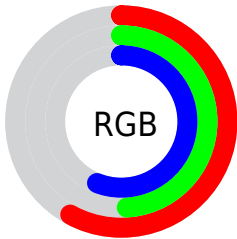

Distribution

Red (58%)

Green (49%)

Blue (56%)