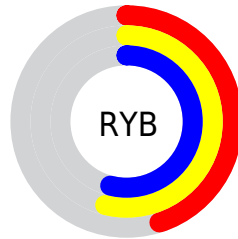

- Red (45%)
- Yellow (54%)
- Blue (54%)