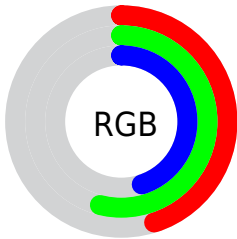

Distribution

- Red (45%)
- Green (54%)
- Blue (45%)