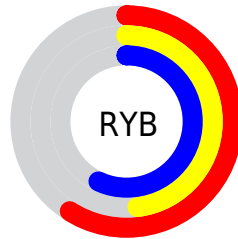

# Details

The CIELCh color  $55, 17.117, 330.896$  is a dark color, and the websafe version is hex  $996699$ . A complement of this color would be  $60, 17.060, 148.571$ , and the grayscale version is  $56, 0.007, 296.813$ .

A 20% lighter version of the original color is  $75, 16.797, 330.428$ , and  $35, 17.430, 330.441$  is the 20% darker color. If you saturate the color by 10%, you get  $51, 26.381, 331.532$ , and if you desaturate by 10%, it is  $59, 7.829, 330.268$ .

# Distribution

Red (59%)

Green (48%)

Blue (57%)

Red (59%)

Yellow (48%)

Blue (57%)

Cyan (0%)