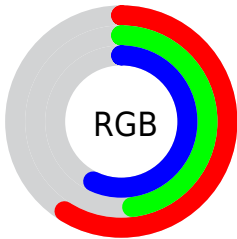

Distribution

Red (59%)

Green (48%)

Blue (57%)