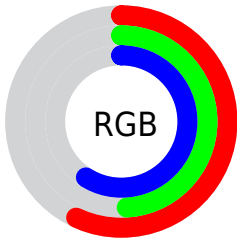

Distribution

Red (57%)

Green (49%)

Blue (59%)