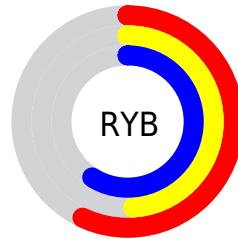

## Conversions Part 2

<b>Format</b>	<b>Color</b>
<b>R<sub>YB</sub></b>	146, 125, 151
Decimal	9600407
CIE <sub>Lab</sub>	55.00, 12.99, -10.98
CIE <sub>LCh</sub>	55, 17.008, 319.780
Yxy	22.9298, 0.3089, 0.2869
Android (android.graphics.Color)	4287790487 (0xFF927D97)
YUV	134.2430, 8.2612, 10.3109
Hunter-Lab	47.8851, 8.2301, -6.4825

A 20% lighter version of the original color is  $75, 16.677, 319.828$ , and  $35, 16.894, 319.547$  is the 20% darker color. If you saturate the color by 10%, you get  $51, 27.009, 320.221$ , and if you desaturate by 10%, it is  $59, 7.085, 319.328$ .

# Distribution

Red (57%)

Green (49%)

Blue (59%)

Red (57%)

Yellow (49%)

Blue (59%)

Cyan (3%)