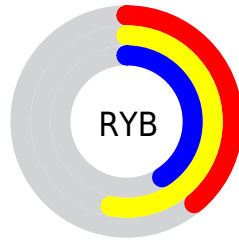

- Red (39%)
- Yellow (53%)
- Blue (41%)