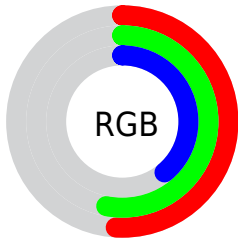

Distribution

- Red (51%)
- Green (53%)
- Blue (39%)