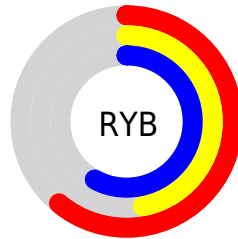

- Red (61%)
- Yellow (47%)
- Blue (58%)