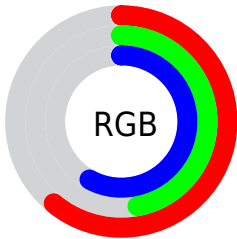

Distribution

- Red (61%)
- Green (47%)
- Blue (58%)