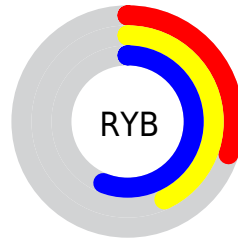

## Conversions Part 2

<b>Format</b>	<b>Color</b>
<a href="#">RYB</a>	<a href="#">76, 109, 144</a>
Decimal	<a href="#">5017232</a>
CIELab	<a href="#">55.00, -20.42, -7.60</a>
CIELCh	<a href="#">55, 21.793, 200.420</a>
Yxy	<a href="#">22.9298, 0.2511, 0.3250</a>
Android (android.graphics.Color)	<a href="#">4283207312 (0xFF4C8E90)</a>
YUV	<a href="#">122.4940, 10.6025, -40.7752</a>
Hunter-Lab	<a href="#">47.8851, -17.7614, -3.5191</a>

# Details

The CIELCh color **55, 21.793, 200.420** is a dark color, and the websafe version is hex **669999**. A complement of this color would be **41, 30.560, 26.239**, and the grayscale version is **51, 0.007, 296.813**.

A 20% lighter version of the original color is **75, 21.721, 200.673**, and **35, 21.587, 201.726** is the 20% darker color. If you saturate the color by 10%, you get **54, 24.996, 200.307**, and if you desaturate by 10%, it is **56, 17.999, 200.620**.

# Distribution

Red (30%)

Green (56%)

Blue (56%)

Red (30%)

Yellow (43%)

Blue (56%)

Cyan (47%)