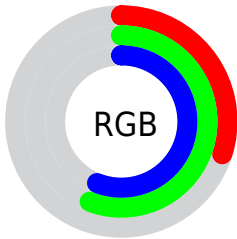

Distribution

Red (30%)

Green (56%)

Blue (56%)