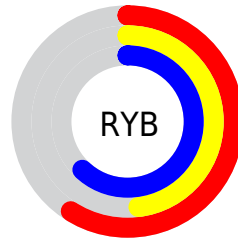

# Details

The CIELCh color  $55, 23.420, 319.966$  is a dark color, and the websafe version is hex  $996699$ . A complement of this color would be  $62, 23.182, 137.851$ , and the grayscale version is  $56, 0.007, 296.813$ .

A 20% lighter version of the original color is  $75, 23.389, 320.074$ , and  $35, 23.730, 319.955$  is the 20% darker color. If you saturate the color by 10%, you get  $51, 33.788, 320.400$ , and if you desaturate by 10%, it is  $59, 13.058, 319.519$ .

# Distribution

Red (59%)

Green (48%)

Blue (62%)

Red (59%)

Yellow (48%)

Blue (62%)

Cyan (4%)