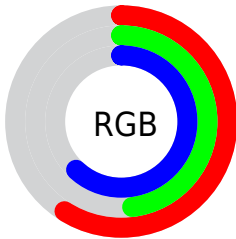

Distribution

Red (59%)

Green (48%)

Blue (62%)