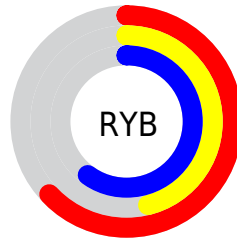

- Red (63%)
- Yellow (46%)
- Blue (60%)