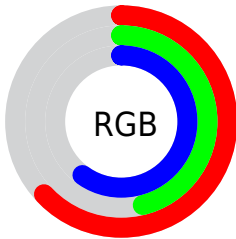

Distribution

- Red (63%)
- Green (46%)
- Blue (60%)