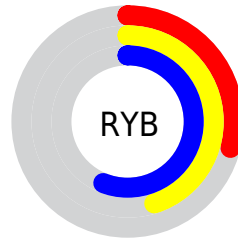

## Conversions Part 2

<b>Format</b>	<b>Color</b>
<a href="#">RYB</a>	<a href="#">75, 115, 144</a>
Decimal	<a href="#">4952190</a>
CIELab	<a href="#">55.00, -26.40, 2.84</a>
CIElCh	<a href="#">55, 26.556, 173.870</a>
Yxy	<a href="#">22.9298, 0.2646, 0.3650</a>
Android (android.graphics.Color)	<a href="#">4283142270 (0xFF4B907E)</a>
YUV	<a href="#">121.3170, 2.3087, -40.6200</a>
Hunter-Lab	<a href="#">47.8851, -21.8236, 4.7055</a>

# Details

The CIELCh color **55, 26.556, 173.870** is a dark color, and the websafe version is hex **339999**. A complement of this color would be **41, 31.247, 4.888**, and the grayscale version is **51, 0.007, 296.813**.

A 20% lighter version of the original color is **75, 26.393, 174.453**, and **35, 26.504, 173.779** is the 20% darker color. If you saturate the color by 10%, you get **54, 31.044, 172.584**, and if you desaturate by 10%, it is **56, 21.589, 175.040**.

# Distribution

Red (29%)

Green (56%)

Blue (49%)

Red (29%)

Yellow (45%)

Blue (56%)

Cyan (48%)