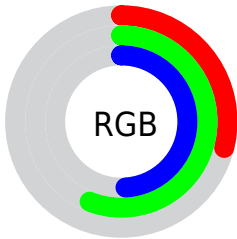

Distribution

Red (29%)

Green (56%)

Blue (49%)