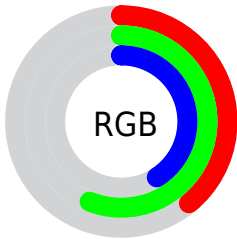

Distribution

- Red (39%)
- Green (56%)
- Blue (41%)