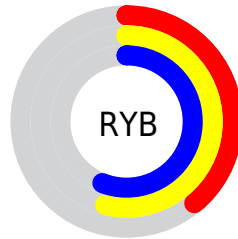

- Red (39%)
- Yellow (54%)
- Blue (56%)