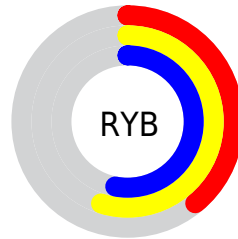

# Details

The CIELCh color  $55, 27.855, 138.222$  is a dark color, and the websafe version is hex  $669966$ . A complement of this color would be  $47, 28.153, 321.112$ , and the grayscale version is  $53, 0.007, 296.813$ .

A 20% lighter version of the original color is  $75, 28.020, 138.287$ , and  $35, 28.163, 138.466$  is the 20% darker color. If you saturate the color by 10%, you get  $54, 37.047, 137.559$ , and if you desaturate by 10%, it is  $56, 18.509, 138.825$ .

# Distribution

Red (42%)

Green (55%)

Blue (39%)

Red (39%)

Yellow (55%)

Blue (53%)

Cyan (25%)