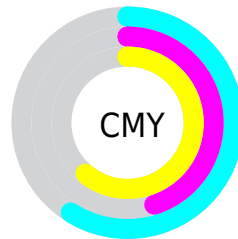

A 20% lighter version of the original color is  $75, 28.020, 138.287$ , and  $35, 28.163, 138.466$  is the 20% darker color. If you saturate the color by 10%, you get  $54, 37.047, 137.559$ , and if you desaturate by 10%, it is  $56, 18.509, 138.825$ .

# Distribution

Red (42%)

Green (55%)

Blue (39%)

Red (39%)

Yellow (55%)

Blue (53%)

Cyan (25%)

Magenta (0%)

Yellow (30%)

Black (45%)

Cyan (59%)

Magenta (45%)

Yellow (61%)