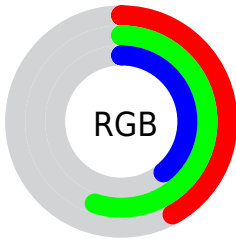

Distribution

Red (42%)

Green (55%)

Blue (39%)