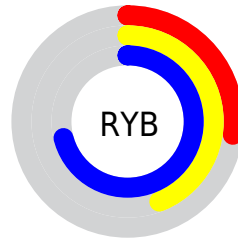

## Conversions Part 2

<b>Format</b>	<b>Color</b>
R <sub>Y</sub> B	69, 112, 181
Decimal	4557749
CIE Lab	55.00, -9.11, -28.61
CIE LCh	55, 30.030, 252.338
Yxy	22.9298, 0.2219, 0.2556
Android (android.graphics.Color)	4282747829 (0xFF458BB5)
YUV	122.8580, 28.6640, -47.2335
Hunter-Lab	47.8851, -9.5998, -24.5336

# Details

The CIELCh color **55, 30.030, 252.338** is a dark color, and the websafe version is hex **3399CC**. A complement of this color would be **53, 42.118, 55.671**, and the grayscale version is **51, 0.007, 296.813**.

A 20% lighter version of the original color is **75, 30.109, 252.873**, and **35, 29.166, 255.261** is the 20% darker color. If you saturate the color by 10%, you get **52, 33.770, 255.863**, and if you desaturate by 10%, it is **58, 25.958, 249.401**.

# Distribution

Red (27%)

Green (55%)

Blue (71%)

Red (27%)

Yellow (44%)

Blue (71%)

Cyan (62%)