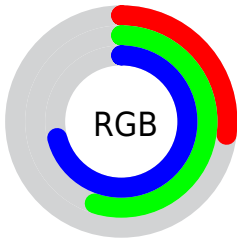

Distribution

Red (27%)

Green (55%)

Blue (71%)