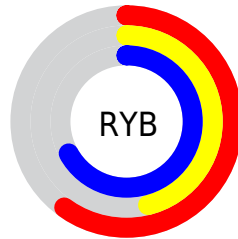

- Red (60%)
- Yellow (46%)
- Blue (67%)