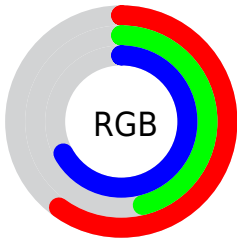

Distribution

- Red (60%)
- Green (46%)
- Blue (67%)