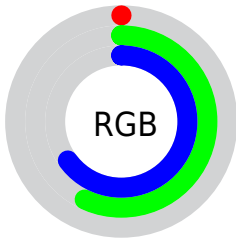

Distribution

- Red (0%)
- Green (57%)
- Blue (65%)