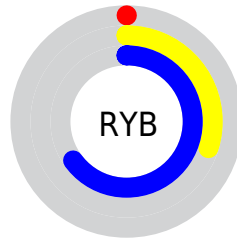

- Red (0%)
- Yellow (30%)
- Blue (65%)