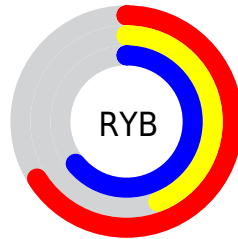

- Red (66%)
- Yellow (44%)
- Blue (64%)