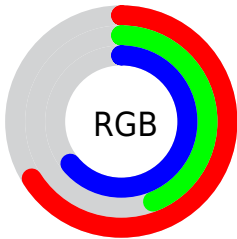

Distribution

- Red (66%)
- Green (44%)
- Blue (64%)