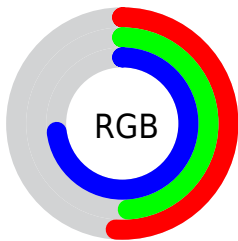

Distribution

Red (51%)

Green (49%)

Blue (73%)