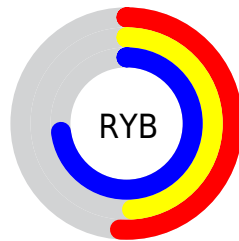

# Details

The CIELCh color **55, 35.739, 296.899** is a dark color, and the websafe version is hex **666699**. A complement of this color would be **74, 32.979, 110.572**, and the grayscale version is **56, 0.007, 296.813**.

A 20% lighter version of the original color is **75, 35.250, 296.517**, and **35, 35.578, 296.799** is the 20% darker color. If you saturate the color by 10%, you get **49, 47.466, 298.353**, and if you desaturate by 10%, it is **61, 24.460, 295.634**.

# Distribution

Red (51%)

Green (49%)

Blue (73%)

Red (51%)

Yellow (49%)

Blue (73%)

Cyan (31%)