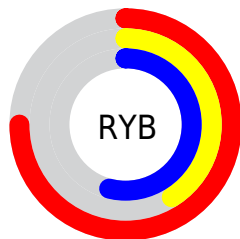

A 20% lighter version of the original color is **75, 38.221, 355.934**, and **35, 38.411, 355.719** is the 20% darker color. If you saturate the color by 10%, you get **51, 46.436, 357.584**, and if you desaturate by 10%, it is **60, 29.786, 354.218**.

# Distribution

Red (75%)

Green (41%)

Blue (54%)

Red (75%)

Yellow (41%)

Blue (54%)

Cyan (0%)