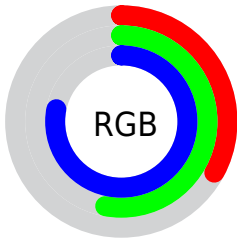

Distribution

- Red (33%)
- Green (53%)
- Blue (78%)