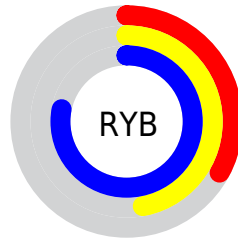

- Red (33%)
- Yellow (47%)
- Blue (78%)