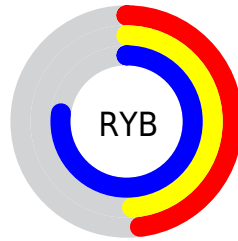

- Red (48%)
- Yellow (49%)
- Blue (77%)