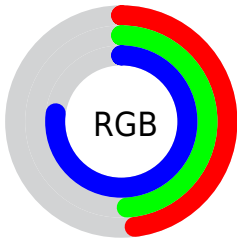

Distribution

- Red (48%)
- Green (49%)
- Blue (77%)