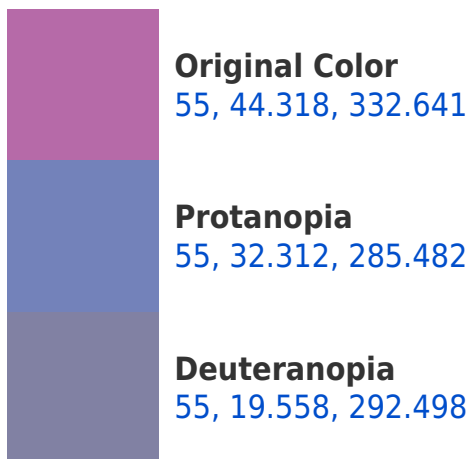

# Black Background

This preview shows how the CIELCh color 55, 44.318, 332.641 looks on a black background.

## Background

This preview shows how black text looks on a background with the CIELCh color 55, 44.318, 332.641.

This preview shows how white text looks on a background with the CIELCh color 55, 44.318, 332.641.

## Dichromacy

**Tritanopia**  
55, 25.752, 12.472

# Trichromacy

**Original Color**  
55, 44.318, 332.641

**Protanomaly**  
54, 34.115, 304.352

**Deuteranomaly**  
54, 27.944, 314.381

**Tritanomaly**  
55, 30.145, 352.815