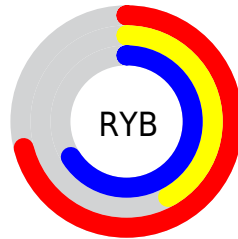

# Details

The CIELCh color  $55, 44.318, 332.641$  is a light color, and the websafe version is hex  $996699$ . A complement of this color would be  $68, 44.256, 146.550$ , and the grayscale version is  $56, 0.007, 296.813$ .

A 20% lighter version of the original color is  $75, 44.170, 332.708$ , and  $35, 44.606, 332.332$  is the 20% darker color. If you saturate the color by 10%, you get  $51, 53.921, 333.326$ , and if you desaturate by 10%, it is  $59, 34.013, 331.972$ .

# Distribution

Red (71%)

Green (42%)

Blue (66%)

Red (71%)

Yellow (42%)

Blue (66%)

Cyan (0%)