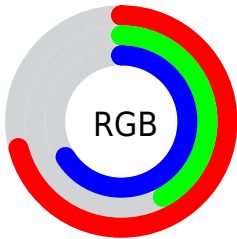

Distribution

Red (71%)

Green (42%)

Blue (66%)