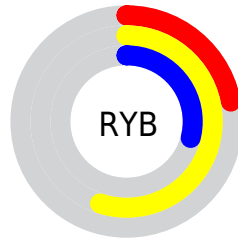

# Details

The CIELCh color  $55, 45.137, 115.180$  is a dark color, and the websafe version is hex  $999933$ . A complement of this color would be  $30, 52.194, 304.126$ , and the grayscale version is  $52, 0.007, 296.813$ .

A 20% lighter version of the original color is  $75, 44.969, 115.023$ , and  $35, 45.201, 114.987$  is the 20% darker color. If you saturate the color by 10%, you get  $55, 51.440, 114.841$ , and if you desaturate by 10%, it is  $55, 38.141, 115.675$ .

# Distribution

Red (47%)

Green (55%)

Blue (22%)

Red (22%)

Yellow (55%)

Blue (29%)

Cyan (13%)