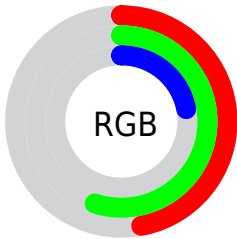

Distribution

Red (47%)

Green (55%)

Blue (22%)