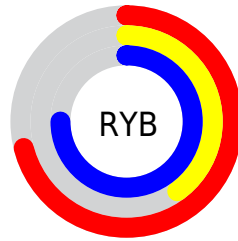

- Red (71%)
- Yellow (40%)
- Blue (75%)