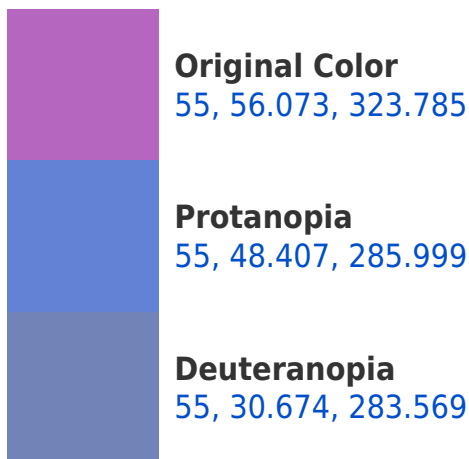

# Black Background

This preview shows how the CIELCh color 55, 56.073, 323.785 looks on a black background.

## Background

This preview shows how black text looks on a background with the CIELCh color 55, 56.073, 323.785.

This preview shows how white text looks on a background with the CIELCh color 55, 56.073, 323.785.

## Dichromacy

**Tritanopia**  
55, 23.186, 10.963

# Trichromacy

**Original Color**  
55, 56.073, 323.785

**Protanomaly**  
54, 49.669, 299.256

**Deuteranomaly**  
54, 38.624, 303.383

**Tritanomaly**  
55, 32.582, 342.014