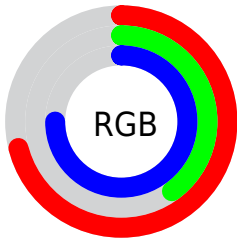

Distribution

- Red (71%)
- Green (40%)
- Blue (75%)