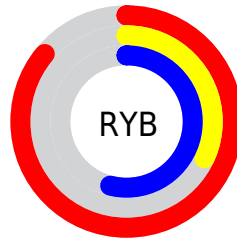

- Red (86%)
- Yellow (32%)
- Blue (54%)