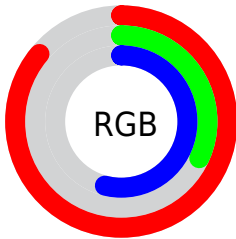

Distribution

- Red (86%)
- Green (32%)
- Blue (54%)