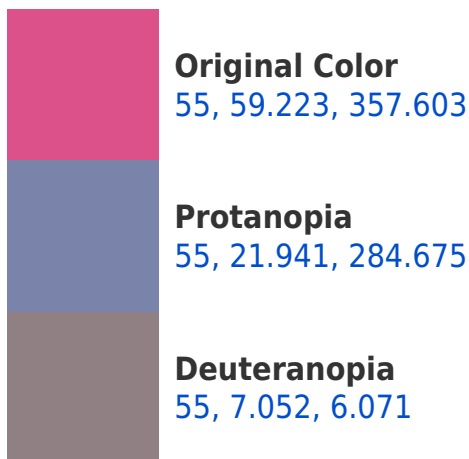

# Black Background

This preview shows how the CIELCh color 55, 59.223, 357.603 looks on a black background.

## Background

This preview shows how black text looks on a background with the CIELCh color 55, 59.223, 357.603.

This preview shows how white text looks on a background with the CIELCh color 55, 59.223, 357.603.

## Dichromacy

**Tritanopia**  
55, 55.009, 23.819

# Trichromacy

**Original Color**  
55, 59.223, 357.603

**Protanomaly**  
54, 30.838, 325.952

**Deuteranomaly**  
54, 27.603, 354.684

**Tritanomaly**  
55, 54.917, 14.083