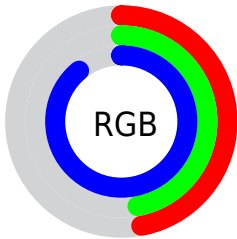

Distribution

Red (47%)

Green (47%)

Blue (89%)