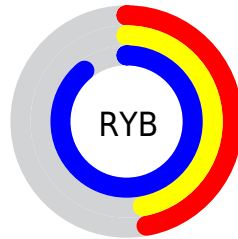

## Conversions Part 2

<b>Format</b>	<b>Color</b>
<a href="#">RYB</a>	<a href="#">121, 119, 228</a>
Decimal	<a href="#">7960548</a>
CIELab	<a href="#">55.00, 28.88, -55.36</a>
CIElCh	<a href="#">55, 62.443, 297.550</a>
Yxy	<a href="#">22.9298, 0.2232, 0.1792</a>
Android (android.graphics.Color)	<a href="#">4286150628 (0xFF7977E4)</a>
YUV	<a href="#">132.0240, 47.3162, -9.6680</a>
Hunter-Lab	<a href="#">47.8851, 22.6822, -61.1634</a>

# Details

The CIELCh color  $55, 62.443, 297.550$  is a light color, and the websafe version is hex `6666CC`. A complement of this color would be  $89, 54.766, 106.491$ , and the grayscale version is  $55, 0.007, 296.813$ .

A 20% lighter version of the original color is  $73, 45.736, 297.424$ , and  $35, 62.341, 297.418$  is the 20% darker color. If you saturate the color by 10%, you get  $48, 76.967, 299.571$ , and if you desaturate by 10%, it is  $62, 48.340, 295.740$ .

# Distribution

Red (47%)

Green (47%)

Blue (89%)

Red (47%)

Yellow (47%)

Blue (89%)

Cyan (47%)