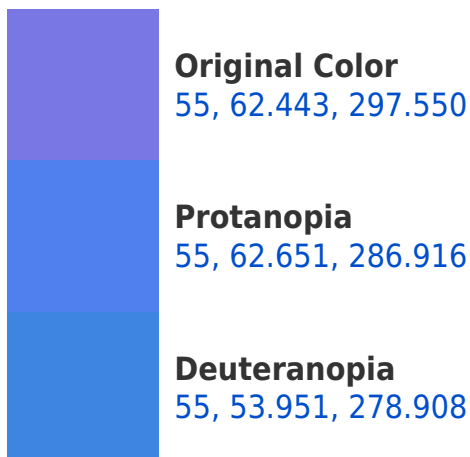

# Black Background

This preview shows how the CIELCh color 55, 62.443, 297.550 looks on a black background.

## Background

This preview shows how black text looks on a background with the CIELCh color 55, 62.443, 297.550.

This preview shows how white text looks on a background with the CIELCh color 55, 62.443, 297.550.

## Dichromacy

**Tritanopia**  
55, 14.752, 223.787

# Trichromacy

**Original Color**  
55, 62.443, 297.550

**Protanomaly**  
55, 62.452, 290.219

**Deuteranomaly**  
55, 56.579, 285.483

**Tritanomaly**  
55, 27.765, 277.361