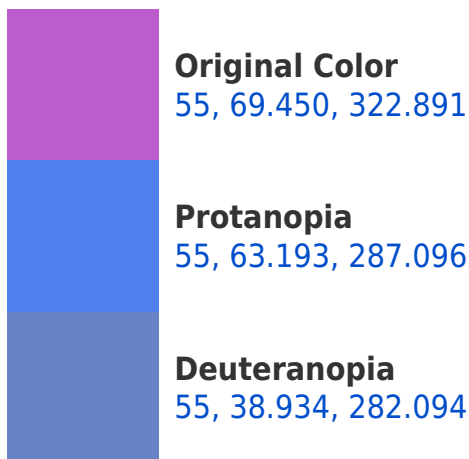

# Black Background

This preview shows how the CIELCh color 55, 69.450, 322.891 looks on a black background.

## Background

This preview shows how black text looks on a background with the CIELCh color 55, 69.450, 322.891.

This preview shows how white text looks on a background with the CIELCh color 55, 69.450, 322.891.

## Dichromacy

**Tritanopia**  
55, 27.044, 13.151

# Trichromacy

**Original Color**  
55, 69.450, 322.891

**Protanomaly**  
54, 63.851, 298.248

**Deuteranomaly**  
54, 48.800, 301.820

**Tritanomaly**  
55, 38.552, 341.969