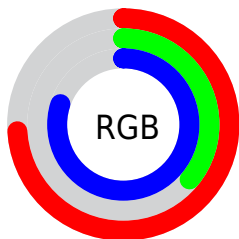

Distribution

- Red (74%)
- Green (36%)
- Blue (80%)