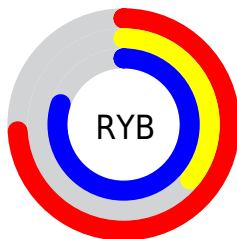

- Red (74%)
- Yellow (36%)
- Blue (80%)