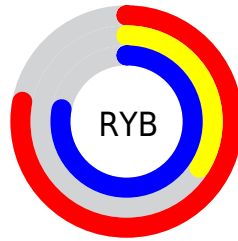

- Red (78%)
- Yellow (34%)
- Blue (78%)