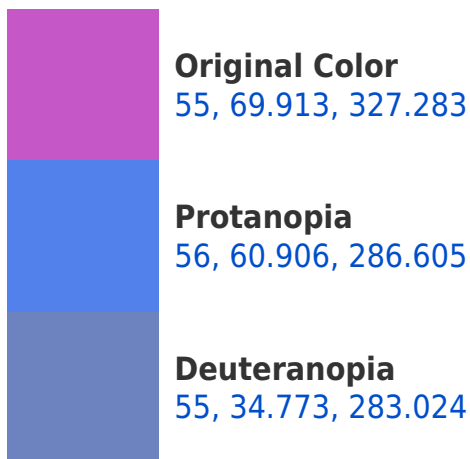

# Black Background

This preview shows how the CIELCh color 55, 69.913, 327.283 looks on a black background.

## Background

This preview shows how black text looks on a background with the CIELCh color 55, 69.913, 327.283.

This preview shows how white text looks on a background with the CIELCh color 55, 69.913, 327.283.

## Dichromacy

**Tritanopia**  
55, 33.563, 16.020

# Trichromacy

**Original Color**  
55, 69.913, 327.283

**Protanomaly**  
54, 62.258, 299.637

**Deuteranomaly**  
54, 46.450, 305.652

**Tritanomaly**  
55, 42.589, 348.929