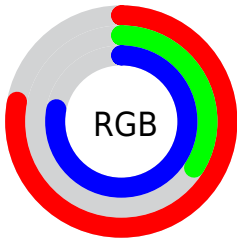

Distribution

- Red (78%)
- Green (34%)
- Blue (78%)