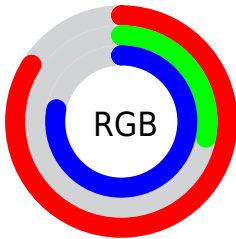

Distribution

- Red (84%)
- Green (28%)
- Blue (78%)