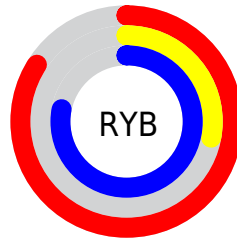

- Red (84%)
- Yellow (28%)
- Blue (78%)