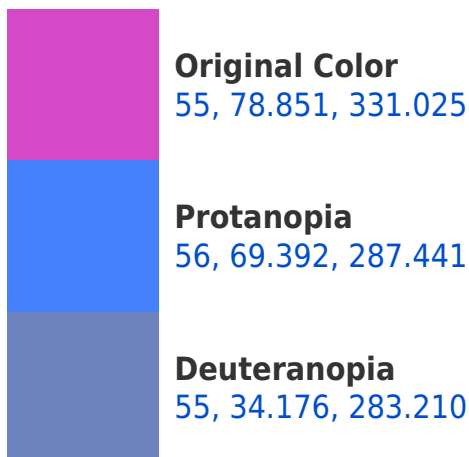

## Background

This preview shows how black text looks on a background with the CIELCh color 55, 78.851, 331.025.

This preview shows how white text looks on a background with the CIELCh color 55, 78.851, 331.025.

## Dichromacy

**Tritanopia**  
55, 44.231, 20.332

# Trichromacy

**Original Color**  
55, 78.851, 331.025

**Protanomaly**  
52, 70.978, 300.542

**Deuteranomaly**  
53, 49.471, 309.505

**Tritanomaly**  
55, 51.585, 354.885

# Monochromacy

**Original Color**  
55, 78.851, 331.025

**Achromatopsia**  
54, 0.007, 296.813

**Achromatomaly**  
52, 32.826, 329.623