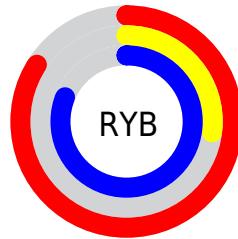

- Red (84%)
- Yellow (27%)
- Blue (81%)