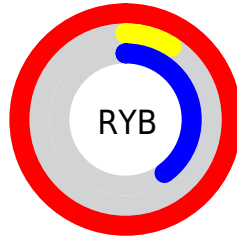

- Red (100%)
- Yellow (9%)
- Blue (40%)