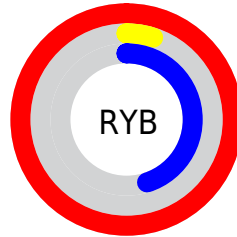

- Red (100%)
- Yellow (5%)
- Blue (45%)