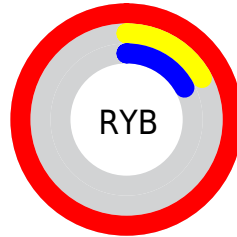

## Conversions Part 2

Format	Color
<a href="#">RYB</a>	<a href="#">254, 43, 43</a>
Decimal	<a href="#">16657195</a>
CIELab	<a href="#">55.00, 75.13, 53.36</a>
CIELCh	<a href="#">55, 92.153, 35.381</a>
Yxy	<a href="#">22.9298, 0.6057, 0.3298</a>
Android (android.graphics.Color)	<a href="#">4294847275 (0xFFFE2B2B)</a>
YUV	<a href="#">106.0890, -31.1029, 129.7179</a>
Hunter-Lab	<a href="#">47.8851, 73.1714, 27.9700</a>

# Details

The CIELCh color **55, 92.153, 35.381** is a dark color, and the websafe version is hex **FF3333**. The color can be described as dark washed red. A complement of this color would be **91, 48.377, 196.430**, and the grayscale version is **45, 0.006, 296.813**.

A 20% lighter version of the original color is **64, 65.870, 35.613**, and **39, 83.161, 40.000** is the 20% darker color. If you saturate the color by 10%, you get **53, 100.599, 38.564**, and if you desaturate by 10%, it is **58, 81.238, 31.768**.

# Distribution

Red (100%)

Green (17%)

Blue (17%)

Red (100%)

Yellow (17%)

Blue (17%)

Cyan (0%)