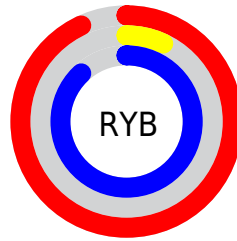

- Red (93%)
- Yellow (7%)
- Blue (88%)