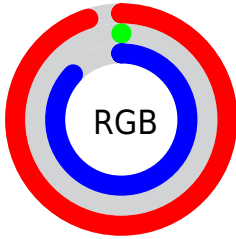

Distribution

- Red (95%)
- Green (0%)
- Blue (87%)