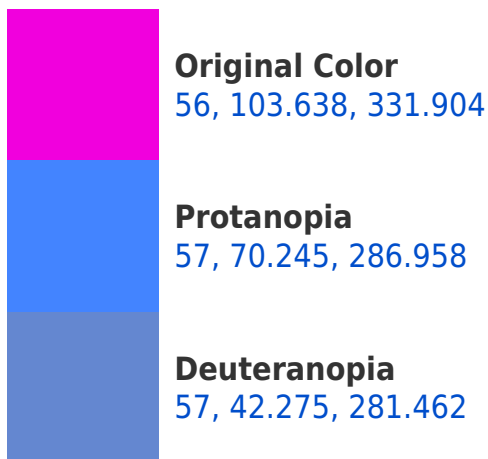

## **Background**

This preview shows how black text looks on a background with the CIELCh color 56, 103.638, 331.904.

This preview shows how white text looks on a background with the CIELCh color 56, 103.638, 331.904.

## Dichromacy

**Tritanopia**  
56, 61.116, 25.637

# Trichromacy

**Original Color**  
56, 103.638, 331.904

**Protanomaly**  
49, 91.630, 306.804

**Deuteranomaly**  
50, 74.980, 312.417

**Tritanomaly**  
54, 72.196, 356.516

# Monochromacy

**Original Color**  
56, 103.638, 331.904

**Achromatopsia**  
41, 0.006, 296.813

**Achromatomaly**  
41, 54.559, 329.881