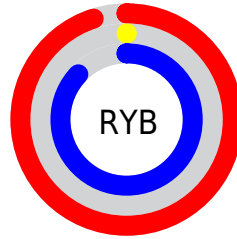

- Red (95%)
- Yellow (0%)
- Blue (87%)