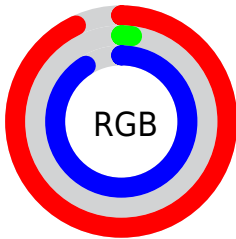

Distribution

- Red (93%)
- Green (2%)
- Blue (91%)