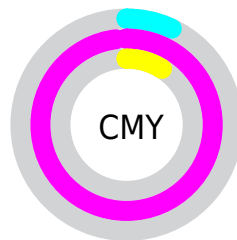

# Details

The CIELCh color **56, 106.939, 329.275** is a light color, and the websafe version is hex **FF33FF**. The color can be described as light washed magenta. A complement of this color would be **82, 112.630, 136.216**, and the grayscale version is **42, 0.006, 296.813**.

A 20% lighter version of the original color is **68, 90.426, 327.467**, and **42, 87.122, 328.458** is the 20% darker color. If you saturate the color by 10%, you get **56, 107.196, 329.301**, and if you desaturate by 10%, it is **57, 104.721, 329.109**.

# Distribution

- Red (93%)
- Green (2%)
- Blue (91%)

- Red (93%)
- Yellow (2%)
- Blue (91%)

- Cyan (0%)
- Magenta (98%)
- Yellow (3%)
- Black (7%)

- Cyan (7%)
- Magenta (98%)
- Yellow (9%)

# Brightness & Saturation Gradients

These gradients show how the CIELCh color 56, 106.939, 329.275 changes by changing the brightness by 10 percent. The first figure shows a shift by +10% for each color and the second figure -10%.