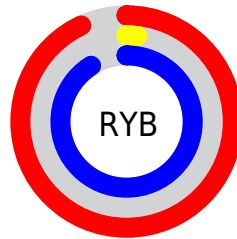

- Red (93%)
- Yellow (2%)
- Blue (91%)