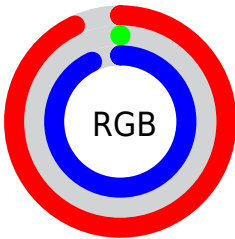

Distribution

- Red (93%)
- Green (0%)
- Blue (93%)